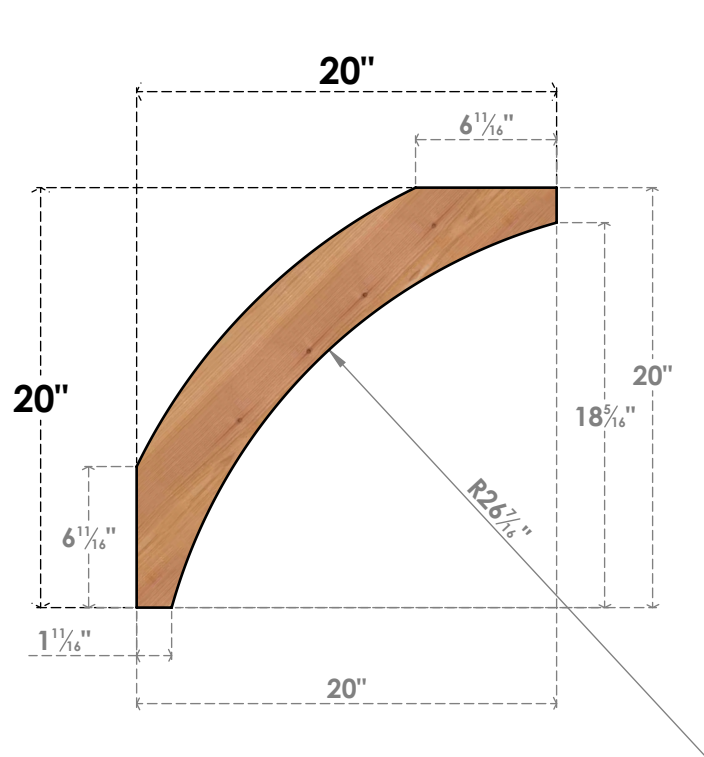

BRC06X20X20THR00SWR

5 1/2"W X 20"D X 20"H THORTON SMOOTH BRACE, WESTERN RED CEDAR

SIDE

FRONT

EKENA MILLWORK
 2300 WEST MAIN ST.
 CLARKSVILLE, TX 75426
 TOLL FREE: 866-607-0453
 WWW.EKENAMILLWORK.COM

NOTES

1. INSTALLATION TO BE COMPLETED IN ACCORDANCE WITH MANUFACTURER'S SPECIFICATIONS.
2. DRAWING MAY NOT BE TO SCALE
3. THIS DRAWING IS INTENDED FOR DESIGN AND PLANNING PURPOSES ONLY.
4. ALL INFORMATION CONTAINED HEREIN WAS CURRENT AT THE TIME OF DEVELOPMENT BUT MUST BE REVIEWED AND APPROVED BY THE PRODUCT MANUFACTURER TO BE CONSIDERED ACCURATE.
5. PRODUCTS ARE NOT KILN DRIED. THIS ITEM IS UNIQUE AND WILL CONTAIN THE NATURAL VARIATIONS THAT THE WOOD SPECIES OFFERS. THIS MAY RESULT IN VARIATIONS UP TO 1/4"